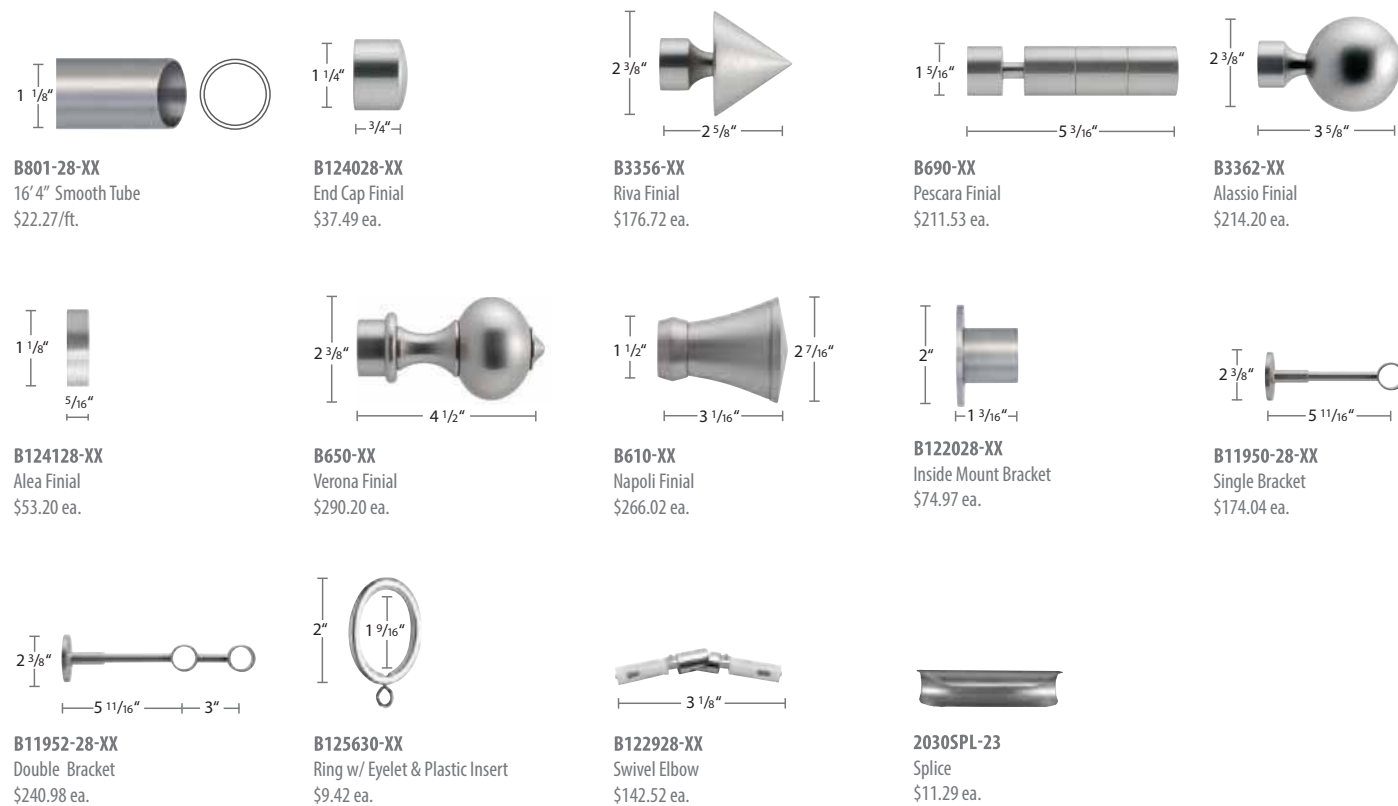

**1 1/8" DECORATIVE ROD COLLECTION** Recommended weight is 4 lbs/ft. depending on application.

**AVAILABLE FINISHES** XX = finish color

**COMPONENTS**

**1 1/8" LIGHT DUTY DECORATIVE ROD COLLECTION** Recommended weight is 3 lbs/ft.

**AVAILABLE FINISHES** XXX = finish color

**COMPONENTS**