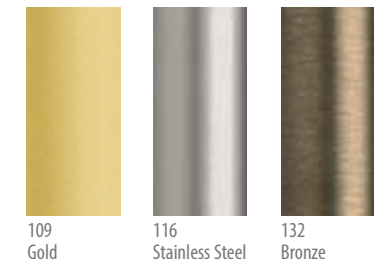

**1 1/8" DECORATIVE ROD COLLECTION** Recommended weight is 4 lbs/ft. depending on application.

**AVAILABLE FINISHES** XX = finish color

**COMPONENTS**

**1 1/8" LIGHT DUTY DECORATIVE ROD COLLECTION** Recommended weight is 3 lbs/ft.

**AVAILABLE FINISHES** XXX = finish color

**COMPONENTS**