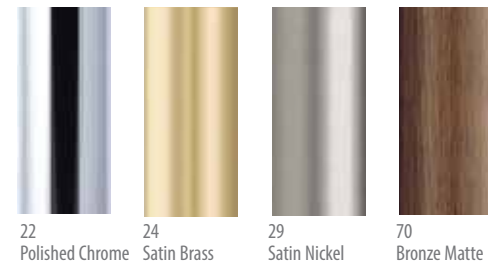

**1 1/8" DECORATIVE ROD COLLECTION** Recommended weight is 4 lbs/ft. depending on application.

**AVAILABLE FINISHES** XX = finish color

**COMPONENTS**

**1 1/8" LIGHT DUTY DECORATIVE ROD COLLECTION** Recommended weight is 3 lbs/ft.

**AVAILABLE FINISHES** XXX = finish color

**COMPONENTS**