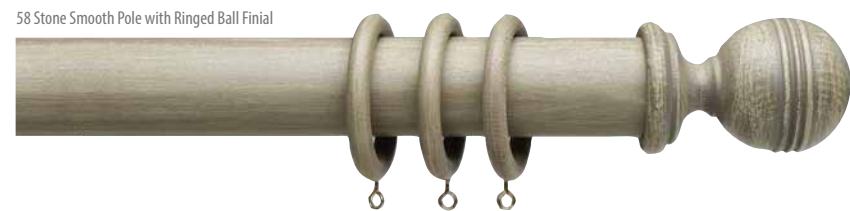

**2" WOOD COLLECTION** Recommended weight is 4 lbs./ft. depending on application.

**1051SWO-XX**  
2" Smooth  
Stock Length: 8' & 16'  
\$14.13/ft. unfinished  
\$16.02/ft. finished  
\$24.00/ft. antiqued

**1051RWO-XX**  
2" Reeded  
Stock Length: 8' & 16'  
\$15.69/ft. unfinished  
\$20.42/ft. finished

**1051RSW-XX**  
2" Routed Smooth  
Stock Length: 8' & 16'  
\$15.69/ft. unfinished  
\$20.42/ft. finished

**1051RRW-XX**  
2" Routed Reeded  
Stock Length: 8' & 16'  
\$17.42/ft. unfinished  
\$22.31/ft. finished

**2" WOOD COLLECTION** Recommended maximum weight is 4 lbs. per foot.

**AVAILABLE FINISHES** XX = finish color