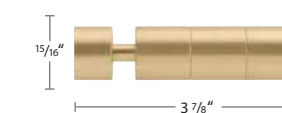

22 Polished Chrome Pole with Alea Finial

24 Satin Brass Pole with Gotta Finial

29 Satin Nickel Pole with Riva Finial

70 Bronze Matte Pole with Alassio Finial

AVAILABLE FINISHES XX = finish color

22 Polished Chrome 24 Satin Brass 29 Satin Nickel 70 Bronze Matte

www.DesignerDraperyHardware.com
www.DDH.co | 800-383-6617

COMPONENTS

B801-20-XX
16" 4" Smooth Tube
\$19.600/ft.

B124020-XX
End Cap Finial
\$32.13 ea.

B3357-XX
Riva Finial
\$104.43 ea.

B690-20-XX
Pescara Finial
\$131.20 ea.

B3363-XX
Alassio Finial
\$129.16 ea.

B3448-20-XX
Gota Finial
\$118.50 ea.

B3447-20-XX
Selva Finial
\$96.74 ea.

B124120-XX
Alea Finial
\$19.35 ea.

B122020-XX
Inside Mount Bracket
\$58.91 ea.

B11950-20-XX
Single Bracket
\$109.78 ea.

B11952-20-XX
Double Bracket
\$166.01 ea.

B125620-XX
Ring w/ Eyelet & Plastic Insert
\$6.75 ea.

B122920-XX
Swivel Elbow
\$131.20 ea.

2020SPL-23
Splice
\$11.25 ea.