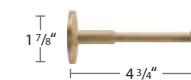

22 Polished Chrome Pole with Alea Finial

24 Satin Brass Pole with Gotta Finial

29 Satin Nickel Pole with Riva Finial

70 Bronze Matte Pole with Alassio Finial

AVAILABLE FINISHES XX = finish color

22 Polished Chrome 24 Satin Brass 29 Satin Nickel 70 Bronze Matte

www.DesignerDraperyHardware.com
www.DDH.co | 800-383-6617

COMPONENTS

B801-20-XX
16" 4" Smooth Tube
\$19.600/ft.

B124020-XX
End Cap Finial
\$32.13 ea.

B3357-XX
Riva Finial
\$104.43 ea.

B690-20-XX
Pescara Finial
\$131.20 ea.

B3363-XX
Alassio Finial
\$129.16 ea.

B3448-20-XX
Gota Finial
\$118.50 ea.

B3447-20-XX
Selva Finial
\$96.74 ea.

B124120-XX
Alea Finial
\$19.35 ea.

B122020-XX
Inside Mount Bracket
\$58.91 ea.

B11950-20-XX
Single Bracket
\$109.78 ea.

B11952-20-XX
Double Bracket
\$166.01 ea.

B125620-XX
Ring w/ Eyelet & Plastic Insert
\$6.75 ea.

B122920-XX
Swivel Elbow
\$131.20 ea.

2020SPL-23
Splice
\$11.25 ea.