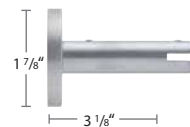

1" X 1" T-RAIL COLLECTION Recommended maximum weight is 4 lbs. per foot.

AVAILABLE FINISHES XX = finish color

08
Aluminum

COMPONENTS

B919-08
19" T-Rail, 1" x 1" x 1/8"
\$20.46/ft.

B11240-80-08
Suspension Wall Bracket
\$129.38 ea.

B11240-50-08
Suspension Bracket
\$98.72 ea.

B11245-08
Glider w/ eyelet
& secondary ring clip
\$20.13 ea.

B11247-08
Divider w/ eyelet
& secondary ring clip 2" L
\$25.76 ea.

ASSEMBLY

3/4" DECORATIVE ROD COLLECTION Recommended weight is 4 lbs./ft. depending on application.

22 Polished Chrome Pole with Alea Finial

24 Satin Brass Pole with Gotta Finial

29 Satin Nickel Pole with Riva Finial

70 Bronze Matte Pole with Alassio Finial

AVAILABLE FINISHES XX = finish color

22 Polished Chrome 24 Satin Brass 29 Satin Nickel 70 Bronze Matte