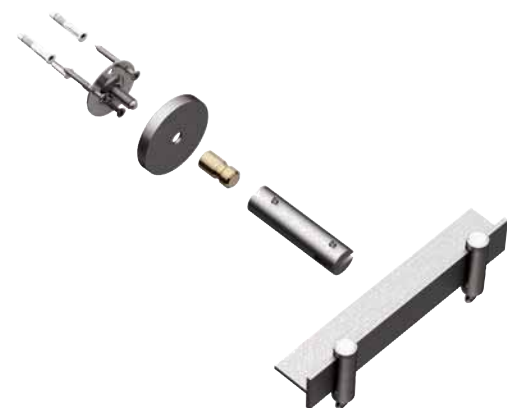

1" X 1" T-RAIL COLLECTION Recommended maximum weight is 4 lbs. per foot.

AVAILABLE FINISHES XX = finish color

08
Aluminum

COMPONENTS

B919-08
19" T-Rail, 1" x 1" x 1/8"
\$20.46/ft.

B11240-80-08
Suspension Wall Bracket
\$129.38 ea.

B11240-50-08
Suspension Bracket
\$98.72 ea.

B11245-08
Glider w/ eyelet
& secondary ring clip
\$20.13 ea.

B11247-08
Divider w/ eyelet
& secondary ring clip 2" L
\$25.76 ea.

ASSEMBLY

3/4" DECORATIVE ROD COLLECTION Recommended weight is 4 lbs./ft. depending on application.

www.DesignerDraperyHardware.com
www.DDH.co | 800-383-6617

COMPONENTS

B801-20-XX
16" 4" Smooth Tube
\$19.600/ft.

B124020-XX
End Cap Finial
\$32.13 ea.

B3357-XX
Riva Finial
\$104.43 ea.

B690-20-XX
Pescara Finial
\$131.20 ea.

B11952-20-XX
Double Bracket
\$166.01 ea.

B125620-XX
Ring w/ Eyelet & Plastic Insert
\$6.75 ea.

B122920-XX
Swivel Elbow
\$131.20 ea.

2020SPL-23
Splice
\$11.25 ea.