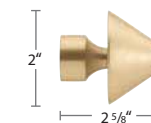

22 Polished Chrome Pole with Alea Finial

24 Satin Brass Pole with Gotta Finial

29 Satin Nickel Pole with Riva Finial

70 Bronze Matte Pole with Alassio Finial

AVAILABLE FINISHES XX = finish color

22 Polished Chrome 24 Satin Brass 29 Satin Nickel 70 Bronze Matte

www.DesignerDraperyHardware.com
www.DDH.co | 800-383-6617

COMPONENTS

B801-20-XX
16" 4" Smooth Tube
\$19.600/ft.

B124020-XX
End Cap Finial
\$32.13 ea.

B3357-XX
Riva Finial
\$104.43 ea.

B690-20-XX
Pescara Finial
\$131.20 ea.

B3363-XX
Alassio Finial
\$129.16 ea.

B3448-20-XX
Gota Finial
\$118.50 ea.

B3447-20-XX
Selva Finial
\$96.74 ea.

B124120-XX
Alea Finial
\$19.35 ea.

B122020-XX
Inside Mount Bracket
\$58.91 ea.

B11950-20-XX
Single Bracket
\$109.78 ea.

B11952-20-XX
Double Bracket
\$166.01 ea.

B125620-XX
Ring w/ Eyelet & Plastic Insert
\$6.75 ea.

B122920-XX
Swivel Elbow
\$131.20 ea.

2020SPL-23
Splice
\$11.25 ea.