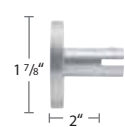

1" X 1" T-RAIL COLLECTION Recommended maximum weight is 4 lbs. per foot.

AVAILABLE FINISHES XX = finish color

08
Aluminum

COMPONENTS

B919-08
19" T-Rail, 1" x 1" x 1/8"
\$20.46/ft.

B11240-80-08
Suspension Wall Bracket
\$129.38 ea.

B11240-50-08
Suspension Bracket
\$98.72 ea.

B11245-08
Glider w/ eyelet
& secondary ring clip
\$20.13 ea.

B11247-08
Divider w/ eyelet
& secondary ring clip 2" L
\$25.76 ea.

ASSEMBLY

3/4" DECORATIVE ROD COLLECTION Recommended weight is 4 lbs./ft. depending on application.