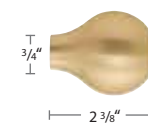

22 Polished Chrome Pole with Alea Finial

24 Satin Brass Pole with Gotta Finial

29 Satin Nickel Pole with Riva Finial

70 Bronze Matte Pole with Alassio Finial

AVAILABLE FINISHES XX = finish color

22 Polished Chrome 24 Satin Brass 29 Satin Nickel 70 Bronze Matte

www.DesignerDraperyHardware.com
www.DDH.co | 800-383-6617

COMPONENTS

B801-20-XX
16" 4" Smooth Tube
\$19.600/ft.

B124020-XX
End Cap Finial
\$32.13 ea.

B3357-XX
Riva Finial
\$104.43 ea.

B690-20-XX
Pescara Finial
\$131.20 ea.

B3363-XX
Alassio Finial
\$129.16 ea.

B3448-20-XX
Gota Finial
\$118.50 ea.

B3447-20-XX
Selva Finial
\$96.74 ea.

B124120-XX
Alea Finial
\$19.35 ea.

B122020-XX
Inside Mount Bracket
\$58.91 ea.

B11950-20-XX
Single Bracket
\$109.78 ea.

B11952-20-XX
Double Bracket
\$166.01 ea.

B125620-XX
Ring w/ Eyelet & Plastic Insert
\$6.75 ea.

B122920-XX
Swivel Elbow
\$131.20 ea.

2020SPL-23
Splice
\$11.25 ea.